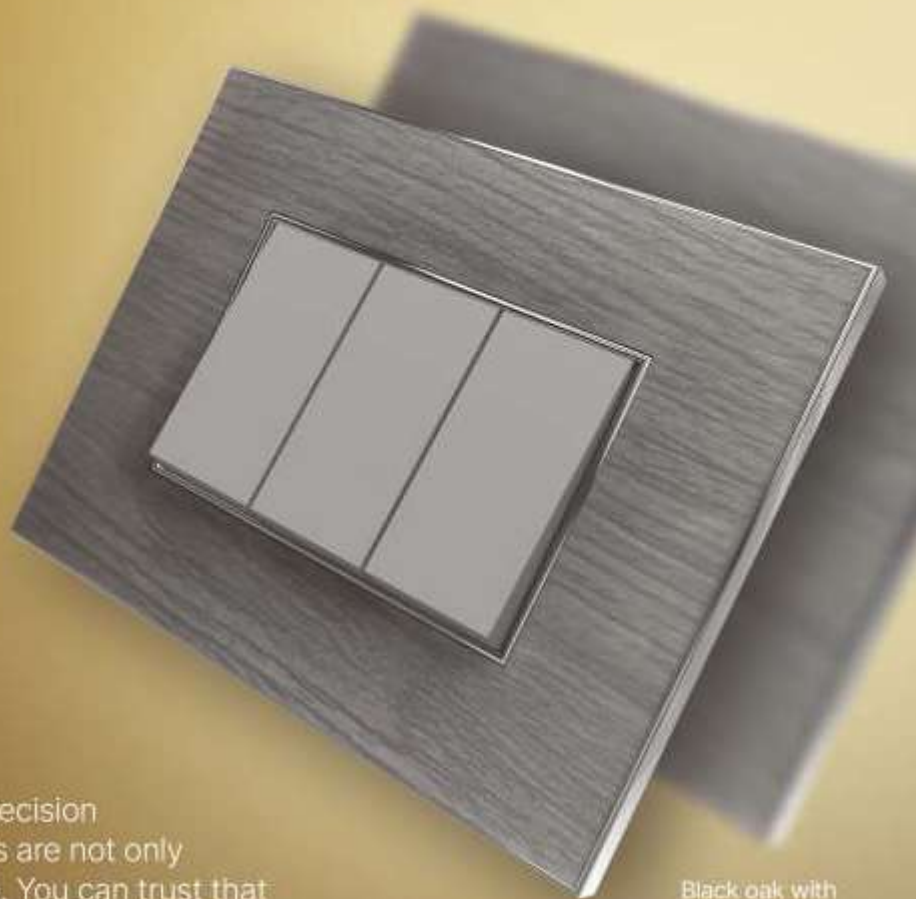

Switch to the best

Premium Switch materials for lasting durability

Black oak with
Black Chrome

Made with high-quality materials and precision craftsmanship, our Mayfair switch plates are not only stylish but also durable and long-lasting. You can trust that they will continue to look beautiful and function perfectly for years to come.

Whether you're renovating your entire home or just looking to upgrade your switches, the Mayfair collection is the perfect choice for anyone looking for a touch of elegance and customization in their interior design.

Our switches are built to last, with a focus on high-quality materials like silver contacts for better conductivity and anti-welding properties. Plus, our universal support frame means you can easily interchange switches and plates without having to change the entire support frame.