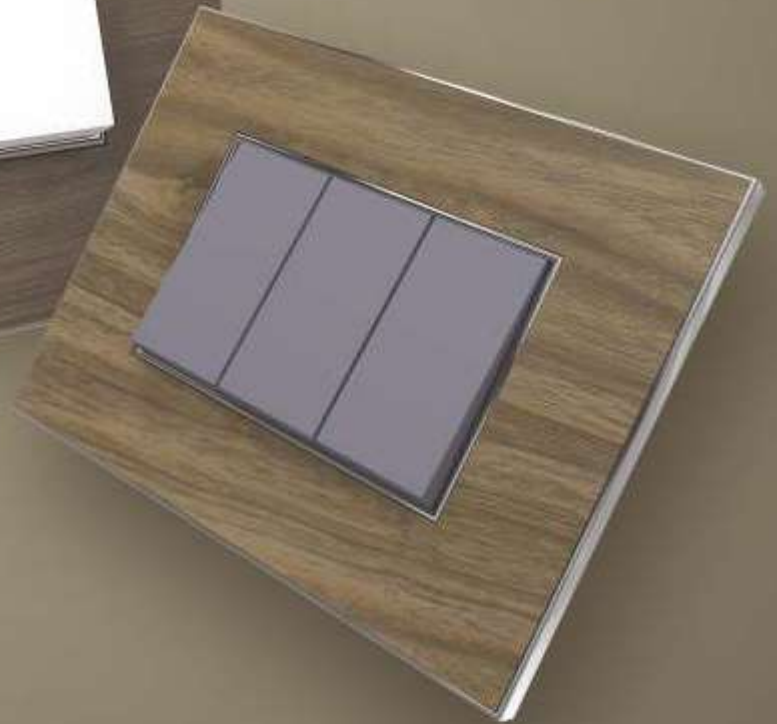

Discover the art of switching with mayfair

Black with Silver

Elevate your interior design with the luxurious Mayfair collection of switch plates from Litaski. Our exquisite range of plates comes in 9 stunning colors with different edge combinations to choose from, allowing you to fully customize your switches to fit your unique style. Whether you prefer a red with silver, black with silver, white with silver, white with gold & black chrome for walnut, brown wood, graffi floral, wenge & black oak colours, our Mayfair collection offers a variety of options to complement any interior design.

Wenge with Black Chrome

Walnut with Black Chrome

Add a
Touch
of **Opulence**

Each plate is also designed with a 3D profile at the top for a more sophisticated look. Upgrade your home or office with our premium Mayfair switch plates and transform the look of your space.