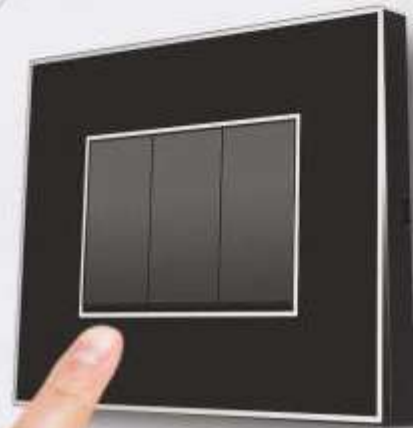

Discover the art of switching with mayfair

Black with Silver

Elevate your interior design with the luxurious Mayfair collection of switch plates from Litaski. Our exquisite range of plates comes in 9 stunning colors with different edge combinations to choose from, allowing you to fully customize your switches to fit your unique style. Whether you prefer a red with silver, black with silver, white with silver, white with gold & black chrome for walnut, brown wood, graffi floral, wenge & black oak colours, our Mayfair collection offers a variety of options to complement any interior design.