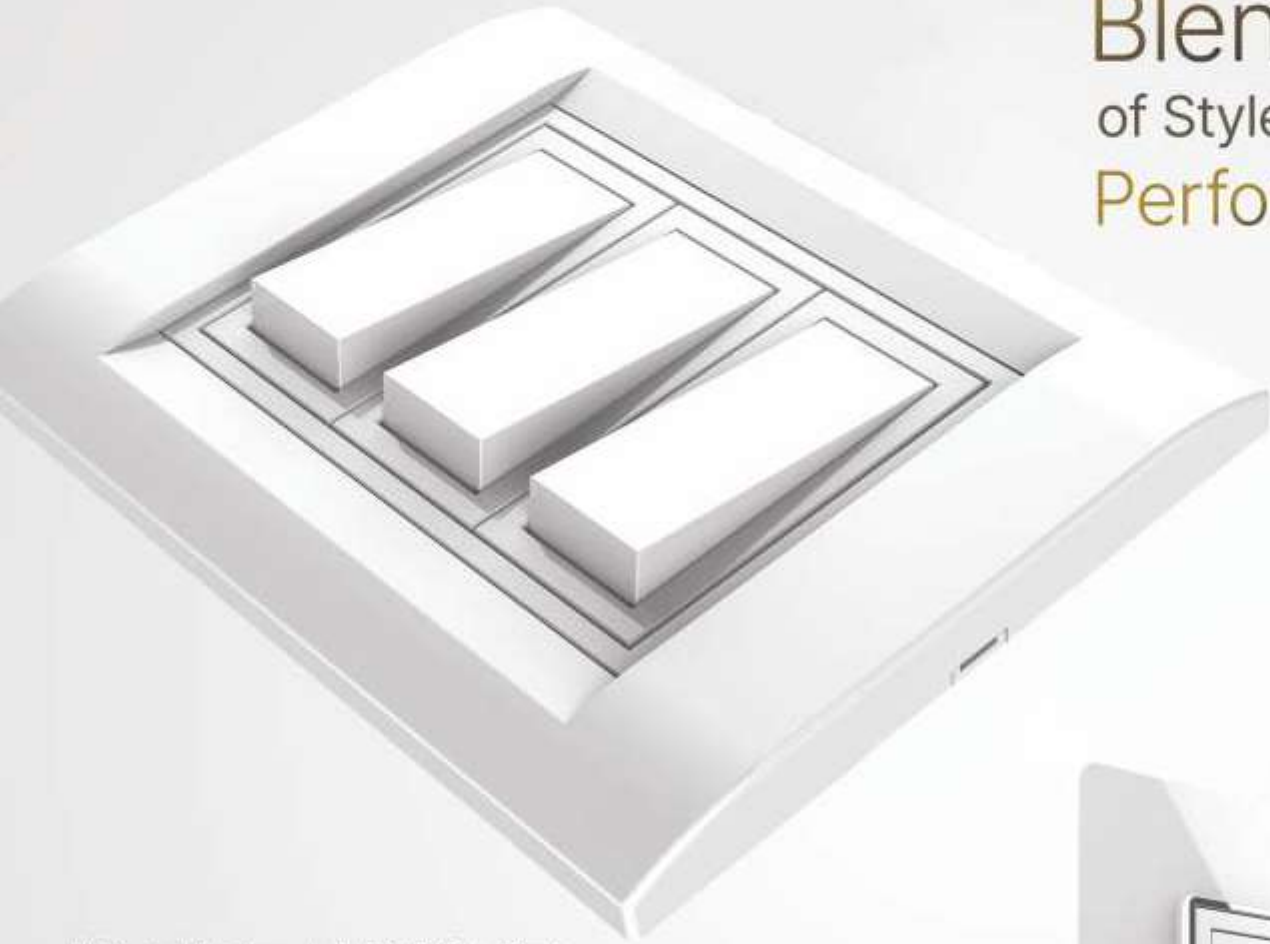

A Perfect Blend of Style and Performance

Mist Plate | Mist Switch