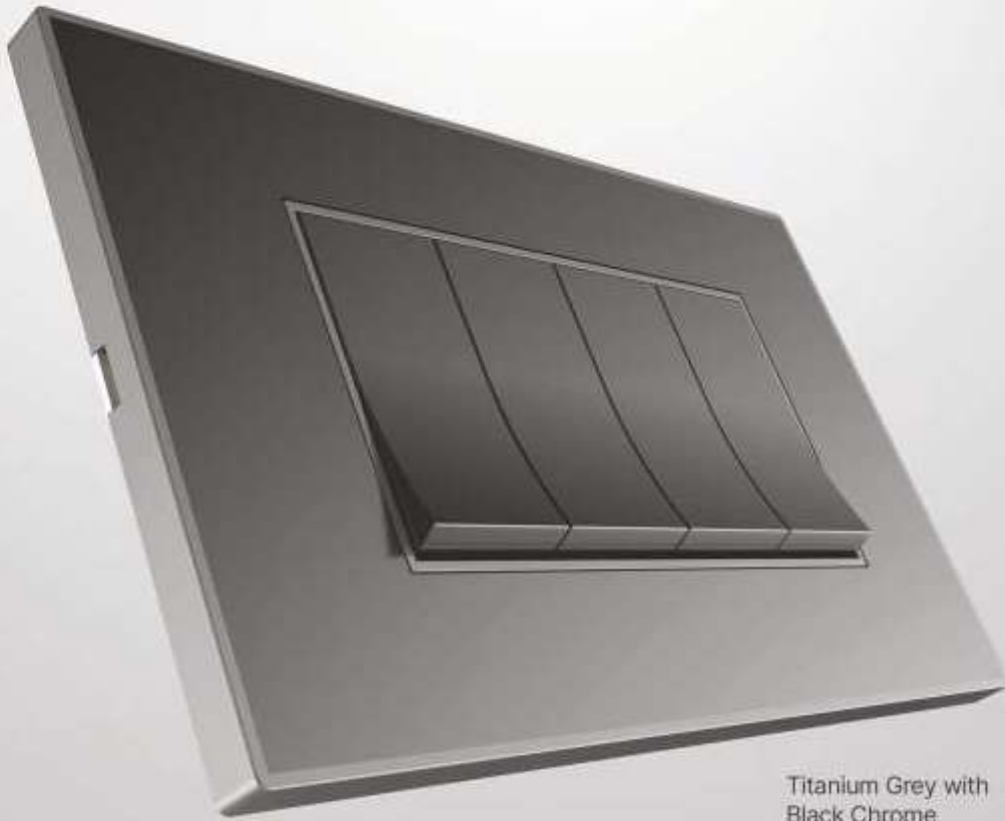

Simplify Your Switch Installation

Process with Litaski

 **LITASKI**
Switch to the best

White with Silver

Installing Litaski switches is a breeze, thanks to our universal support frame and interchangeable switches and plates. Plus, our switches come with a protective film to prevent scratches during installation and paintings.

Exquisite Titanium Grey

Titanium Grey with
Black Chrome

Immerse yourself in the beauty of our Mayfair cover plates range, where exquisite Titanium Grey come to life. Each plate is a work of art, elevating your living space with its luxurious allure and captivating presence.